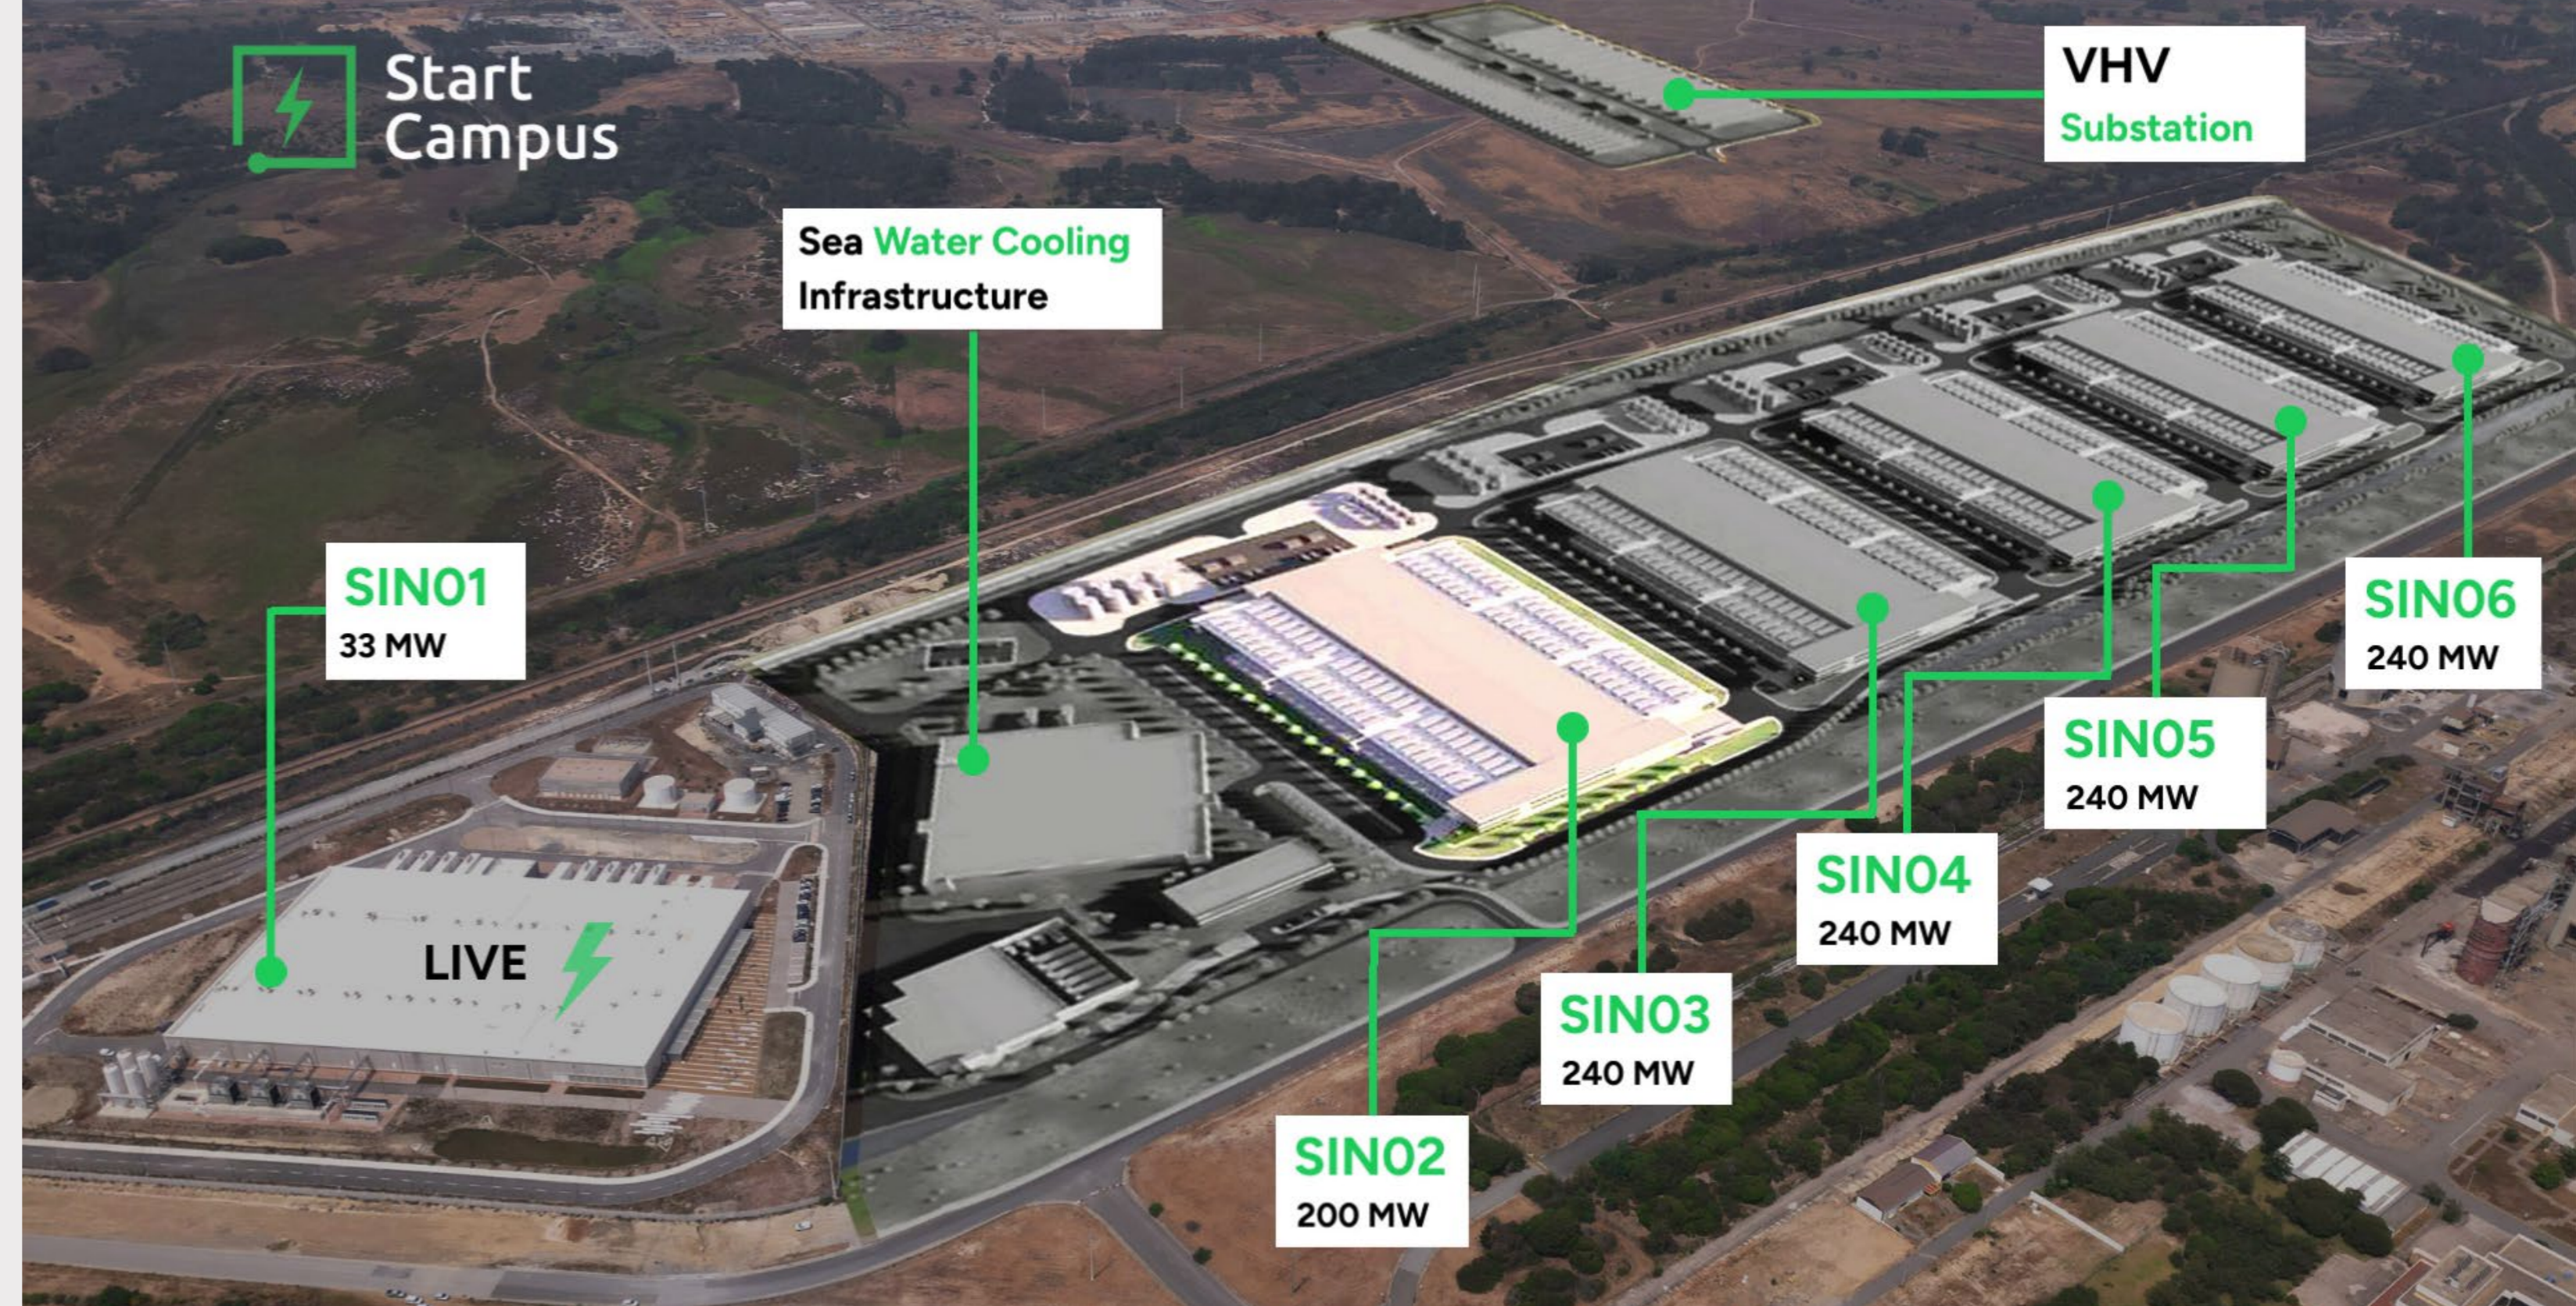

# SINES Data Campus

Europe's First Giga-Scale AI Factory

Sines, Portugal

Site Coordinates: 37.934961, -8.812558 | c. 90 km south of Lisbon

1.2GW campus, across 6 pioneering facilities

SIN01 operational, 33MW delivered power

SIN02 development, 200MW ready-to-build

AI-ready design, OCP v2-certified

Secured Power Access, with redundant lines

Ultra-low latencies, to Europe and beyond

LEED Gold Certification - SIN01

OCP  
READY

PUE